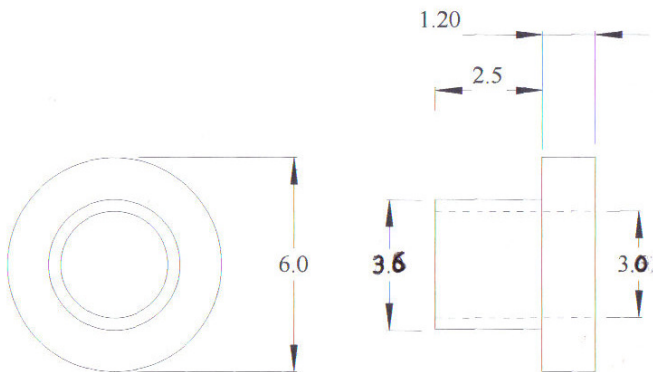

TITLE;

A22-4013 INSULATING BUSH

DIM. MM

TOL. ± 0.13

SCALE. NTS

DWN. WB

DATE. 15/8/00

ISSUE

01 Current

9-4-10 **B** TOLERANCE ALTERED (AE)

MATERIAL = GLASS FILLED (PBT)
COLOUR = BLACK
BORE SIZE M3 (6BA)

WINSLOW ADAPTICS LTD

DWG.#

A22 4013